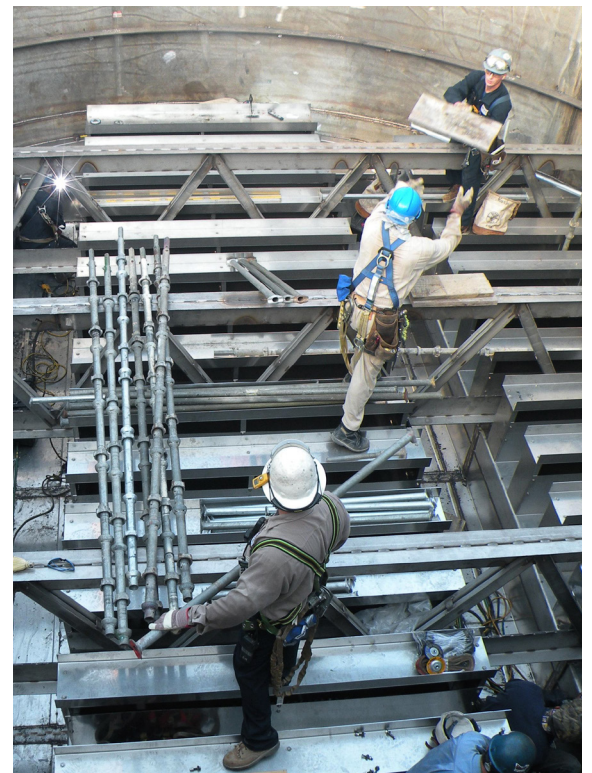

STREAMLINE YOUR TOWER SERVICES

Design, Fabrication and Installation From Start to Finish

ONE-SOURCE SOLUTION

Correct installation of today's high-performance tower equipment is essential if you want maximum results. Our ONE-SOURCE SOLUTION approach integrates the design and fabrication of unique Koch-Glitsch technologies with the value-driven installation solutions and turnaround management from Koch Specialty Plant Services (KSPS). We optimize installations that are safer, faster and more cost-effective for column revamps and new construction. Emphasizing pre-job planning and design, we improve equipment performance, constructability and installation efficiency to shorten the duration of plant turnarounds and create cost savings for you.

TOWER INTERNALS

- ◆ Installation, removal and modification
- ◆ Trays, packing and attachments
- ◆ Reactor internals
- ◆ Open, clean, inspect and repair
- ◆ Turnarounds, outages and shutdowns

REVAMPS/VESSEL SECTIONS

- ◆ Blind-to-blind
- ◆ ASME, NBIC repairs and alterations
- ◆ ASME, NBIC code welding and fabrication
- ◆ Structural attachments
- ◆ Nozzle repair, replacement and installation

FIELD FABRICATION

- ◆ Engineered field-fabricated vessels
- ◆ Fully Integrated ONE-SOURCE SOLUTION with Koch-Glitsch internals
- ◆ Vessel shell sections and heads